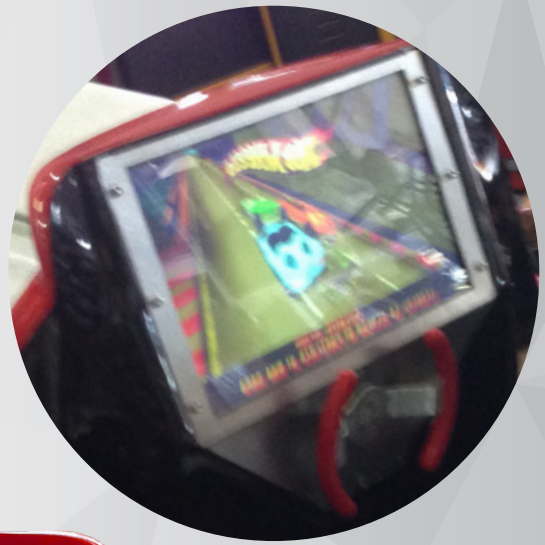

SUPER CAR

INTERACTIVE W/ MONITOR

“ A TRUE SUPER CAR! ”

Super Car! Along with the roar of the engine all the adrenaline of a city race between bridges and valleys.

A thrilling time for the children, many smiles for the parents (who wish they could drive it themselves...) **a great success of profitability.**

TECHNICAL FEATURE

NUMBER OF PLAYERS

1 kid 5-10 years

POWER SUPPLY

230V - 110V

SIZES

cm. 200x105xH90
inch. 78,7x41,3xH35,4

WEIGHT

193kg/425lb

PAYMENT SYSTEM

Coin/token